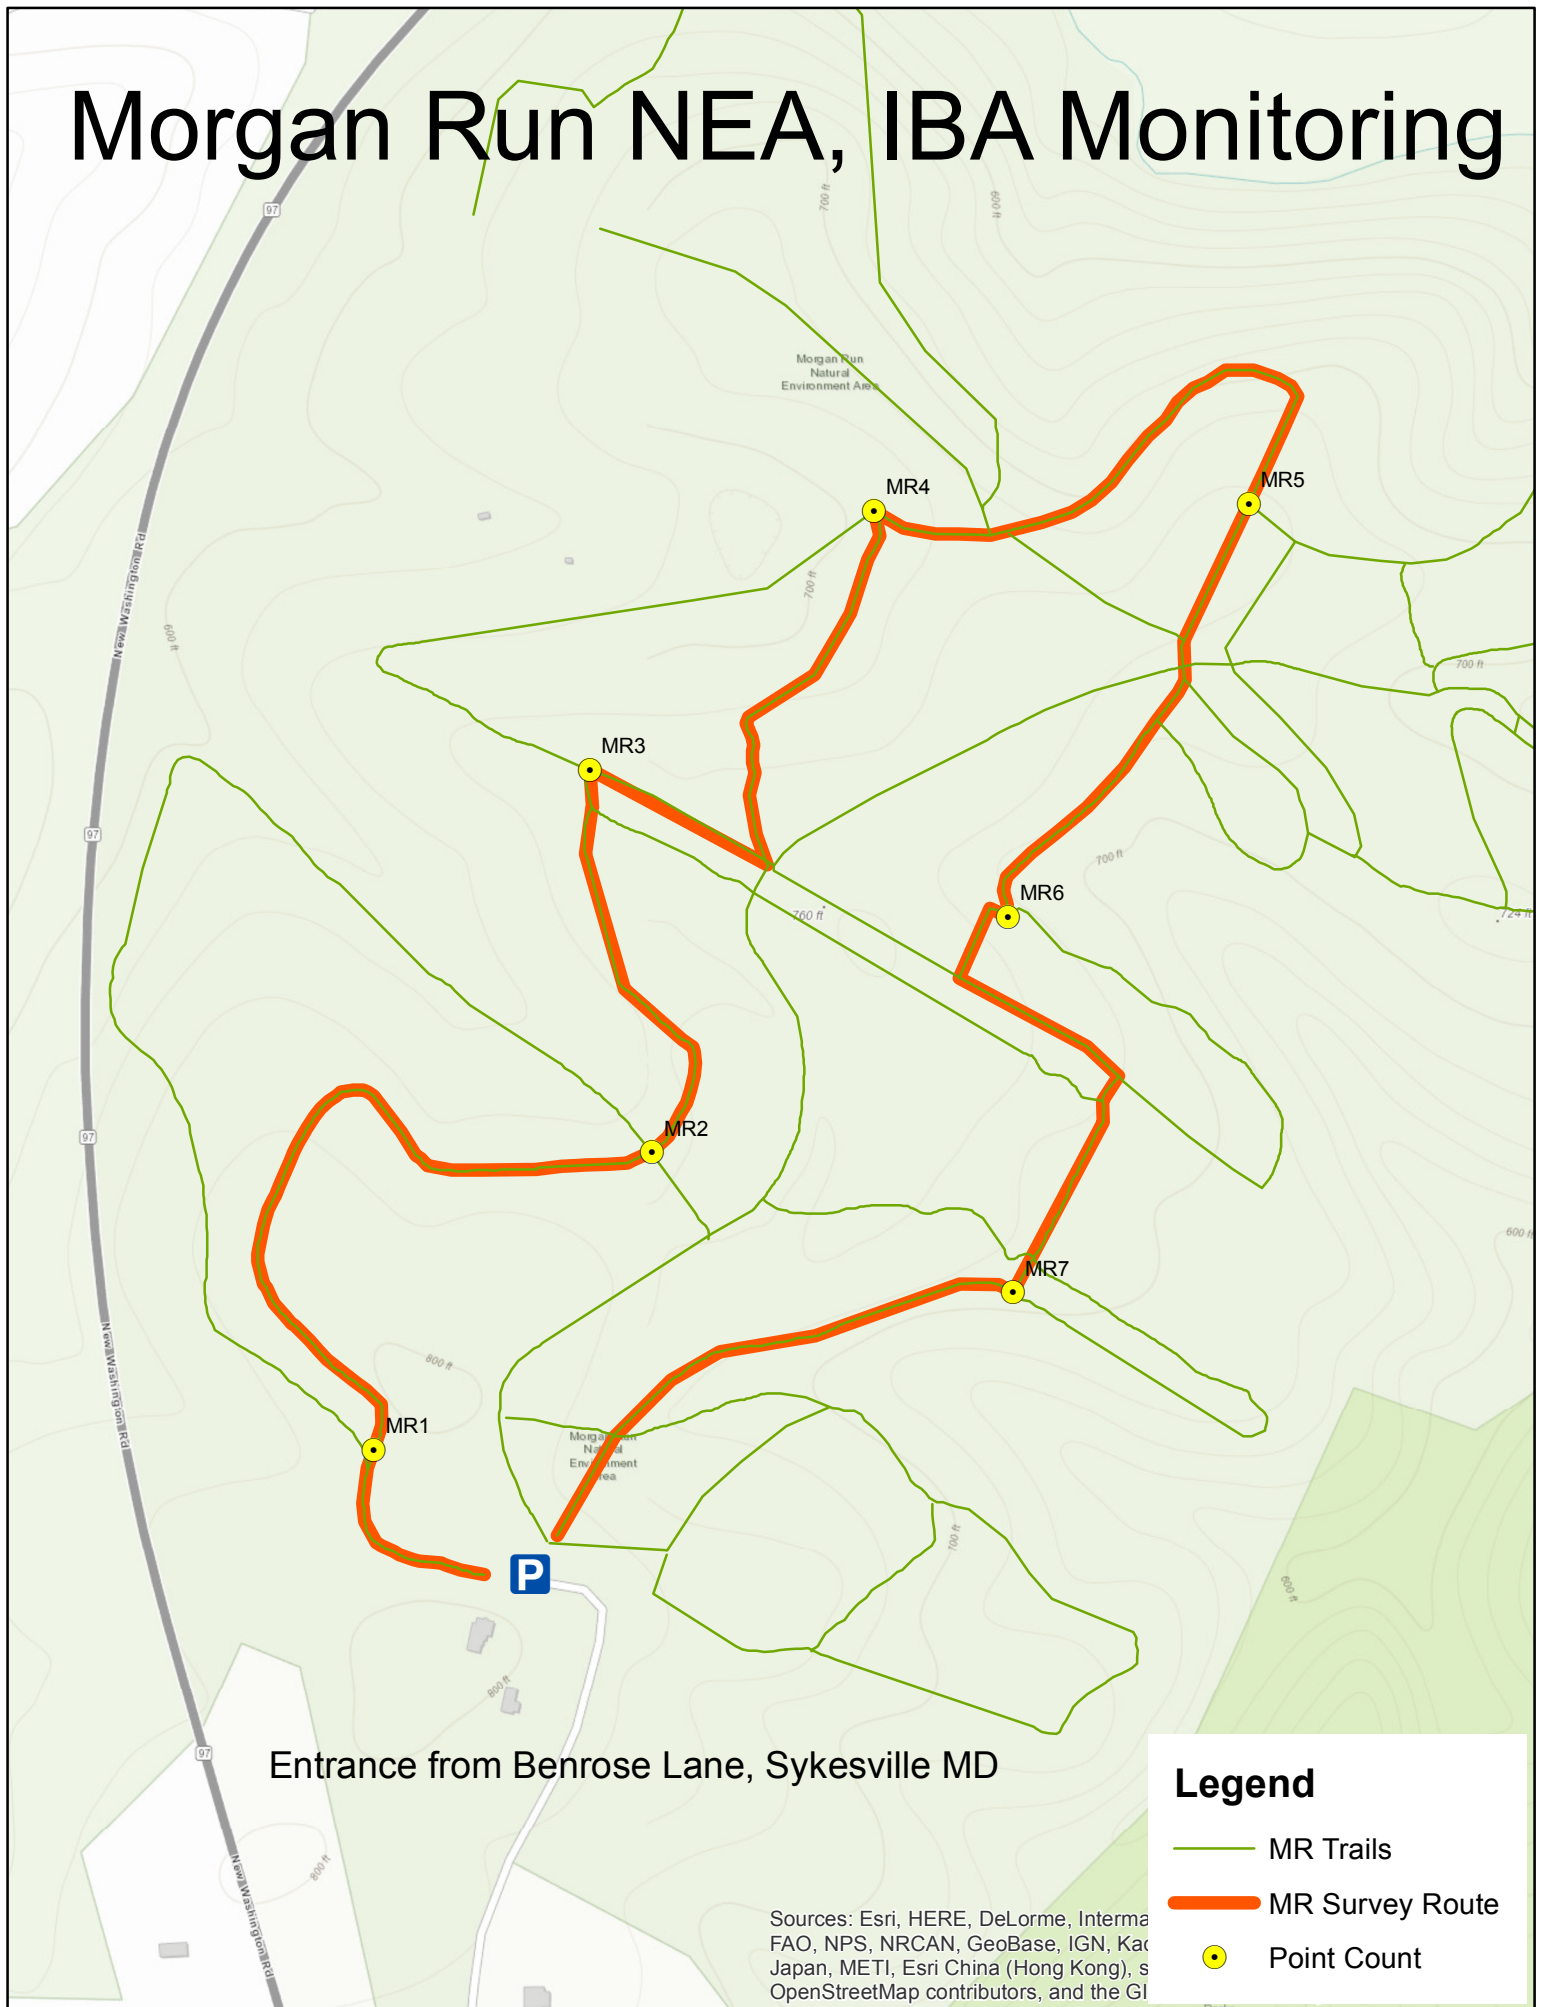

Morgan Run NEA, IBA Monitoring

Entrance from Benrose Lane, Sykesville MD

Legend

- MR Trails
- MR Survey Route
- Point Count

Sources: Esri, HERE, DeLorme, Intermap, FAO, NPS, NRCAN, GeoBase, IGN, Kad Japan, METI, Esri China (Hong Kong), Swisstopo, Mapbox, OpenStreetMap contributors, and the GIS User Community